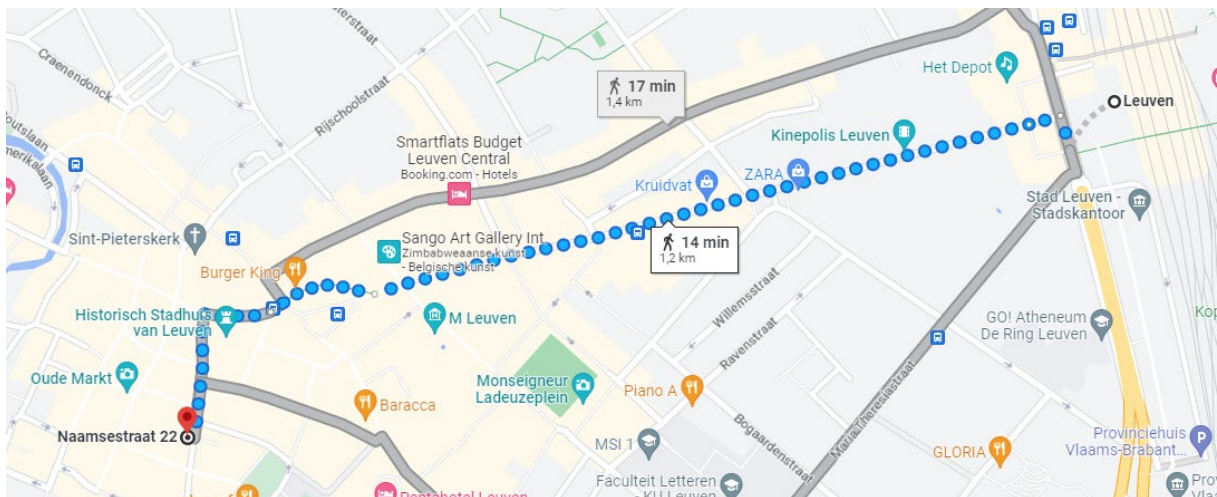

BELSACT 3th scientific meeting

Welcome to Leuven!

How to get there?

Train/bus to Leuven station. Options from the train station:

By foot

- Across the train station, go to Bondgenotenlaan
- Walk 1 km until the end of Bondgenotenlaan
- You are now at Rector De Somerplein
- Walk further towards “Grote Markt”
- In the middle of the market square, go left to Naamsestraat

By bus

- Any bus that goes through the city center of Leuven e.g. line 2, 3, 4, 315, 334, 371, 358, 380,...
- To be sure: ask the driver if they go through the center.
- Get off the bus at “Rector De Somerplein”
- Walk further towards “Grote Markt”
- In the middle of the market square, go left to Naamsestraat

Car

- GPS: Redingenstraat 21, Leuven
- Parking code: on demand
- Walk back towards Redingenstraat, go right on Redingenstraat
- At the end of the street, go left on Schapenstraat
- At the next crossing, go right on Sint-Antonijsberg (not Ramberg)
- Go left on Naamsestraat